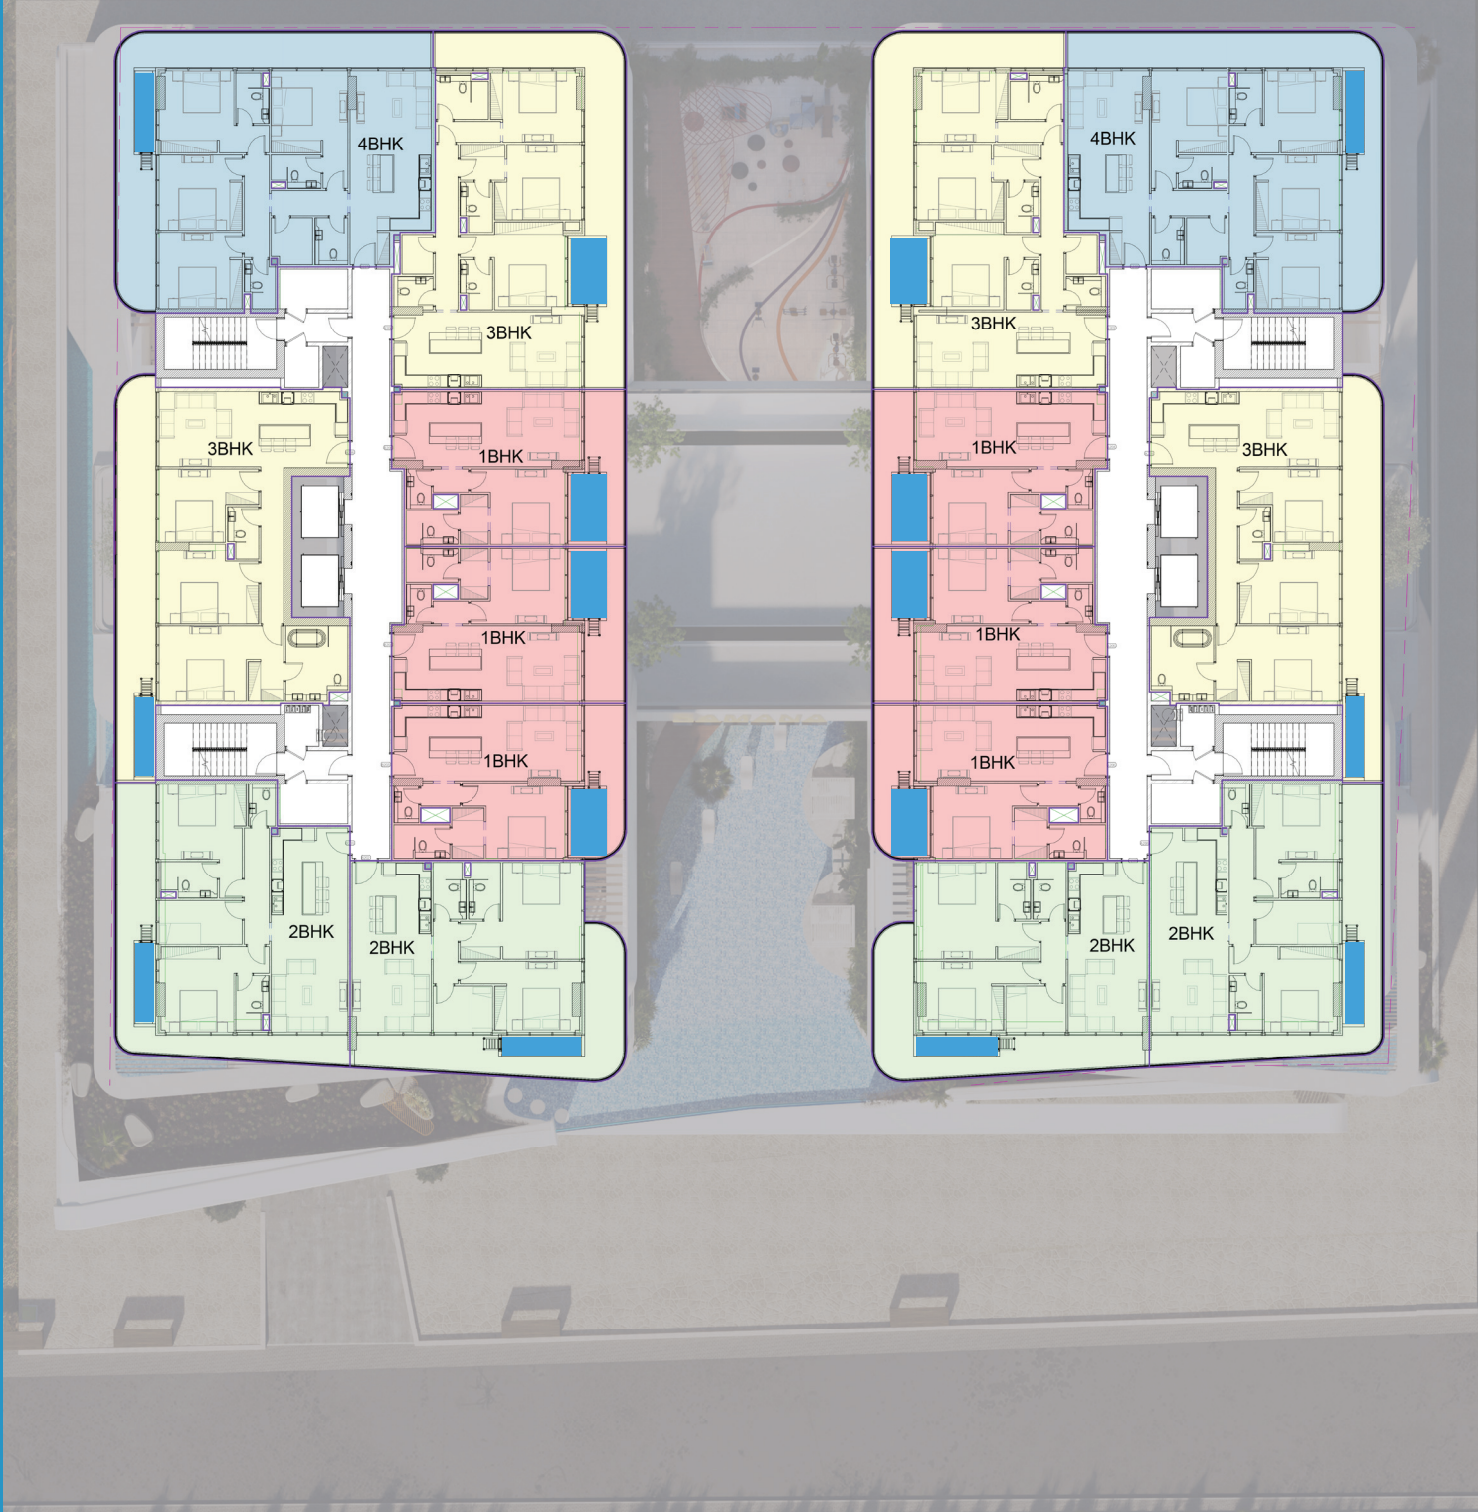

SAMANA
OCEAN
PEARL

The logo for 'Ocean Pearl' features a stylized seashell with a pearl inside, positioned to the left of the word 'PEARL'. The entire logo is rendered in white against a dark blue, textured background that resembles an underwater scene with light rays and bubbles.

SAMANA
DEVELOPERS

PODIUM FLOOR PLAN

APARTMENT TYPE

■ 3 BHK

1st FLOOR PLAN

APARTMENT TYPE

- 1 BHK
- 2 BHK
- 3 BHK

2nd & 4th FLOOR PLAN

APARTMENT TYPE

- 1 BHK
- 2 BHK
- 3 BHK
- 4 BHK

3rd & 5th FLOOR PLAN

APARTMENT TYPE

- 1 BHK
- 2 BHK
- 3 BHK
- 4 BHK

6th FLOOR PLAN

APARTMENT TYPE

- 1 BHK
- 2 BHK
- 3 BHK
- 4 BHK