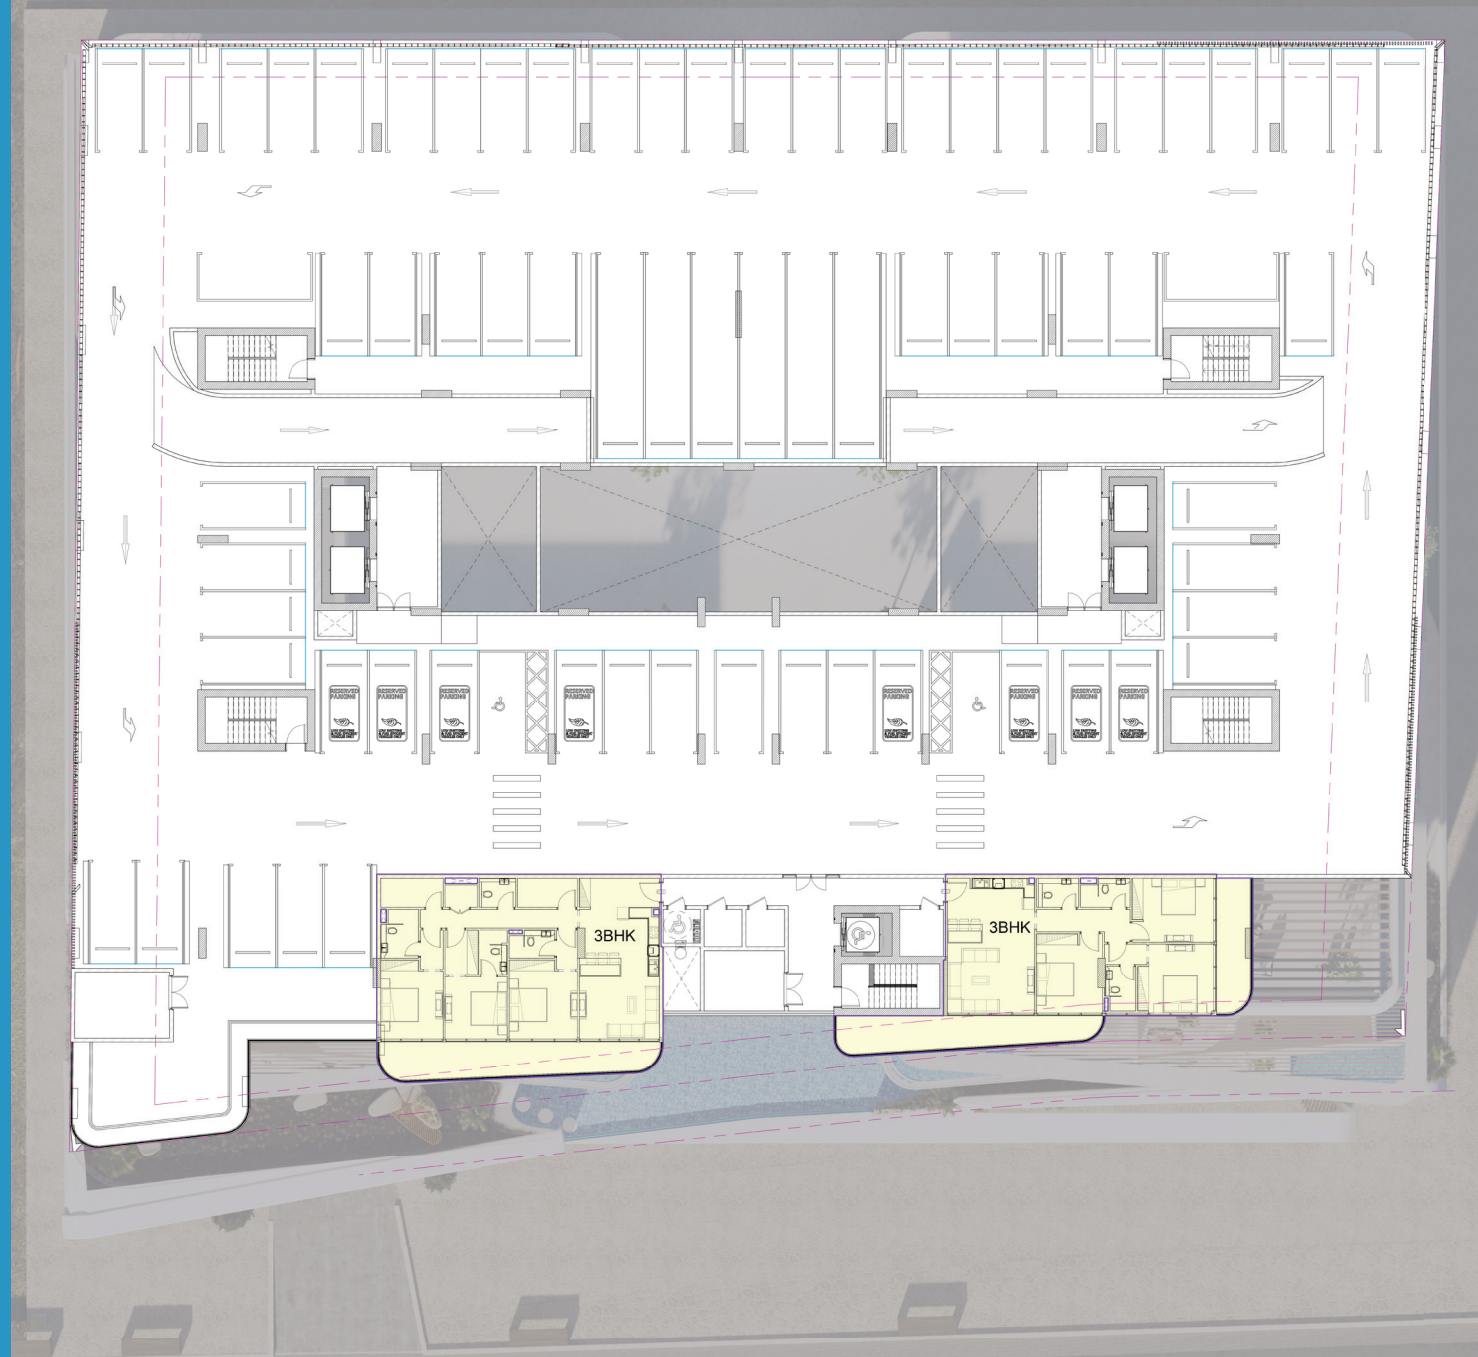

SAMANA
OCEAN
PEARL

The logo for 'Ocean Pearl' features a stylized seashell with a pearl inside, positioned to the left of the word 'PEARL'. The entire logo is rendered in white against a dark blue, textured background that resembles an underwater scene with light rays and bubbles.

SAMANA
DEVELOPERS

PODIUM FLOOR PLAN

APARTMENT TYPE

■ 3 BHK

1st FLOOR PLAN

APARTMENT TYPE

- 1 BHK
- 2 BHK
- 3 BHK

2nd & 4th FLOOR PLAN

APARTMENT TYPE

- 1 BHK
- 2 BHK
- 3 BHK
- 4 BHK

3rd & 5th FLOOR PLAN

APARTMENT TYPE

- 1 BHK
- 2 BHK
- 3 BHK
- 4 BHK

6th FLOOR PLAN

APARTMENT TYPE

- 1 BHK
- 2 BHK
- 3 BHK
- 4 BHK