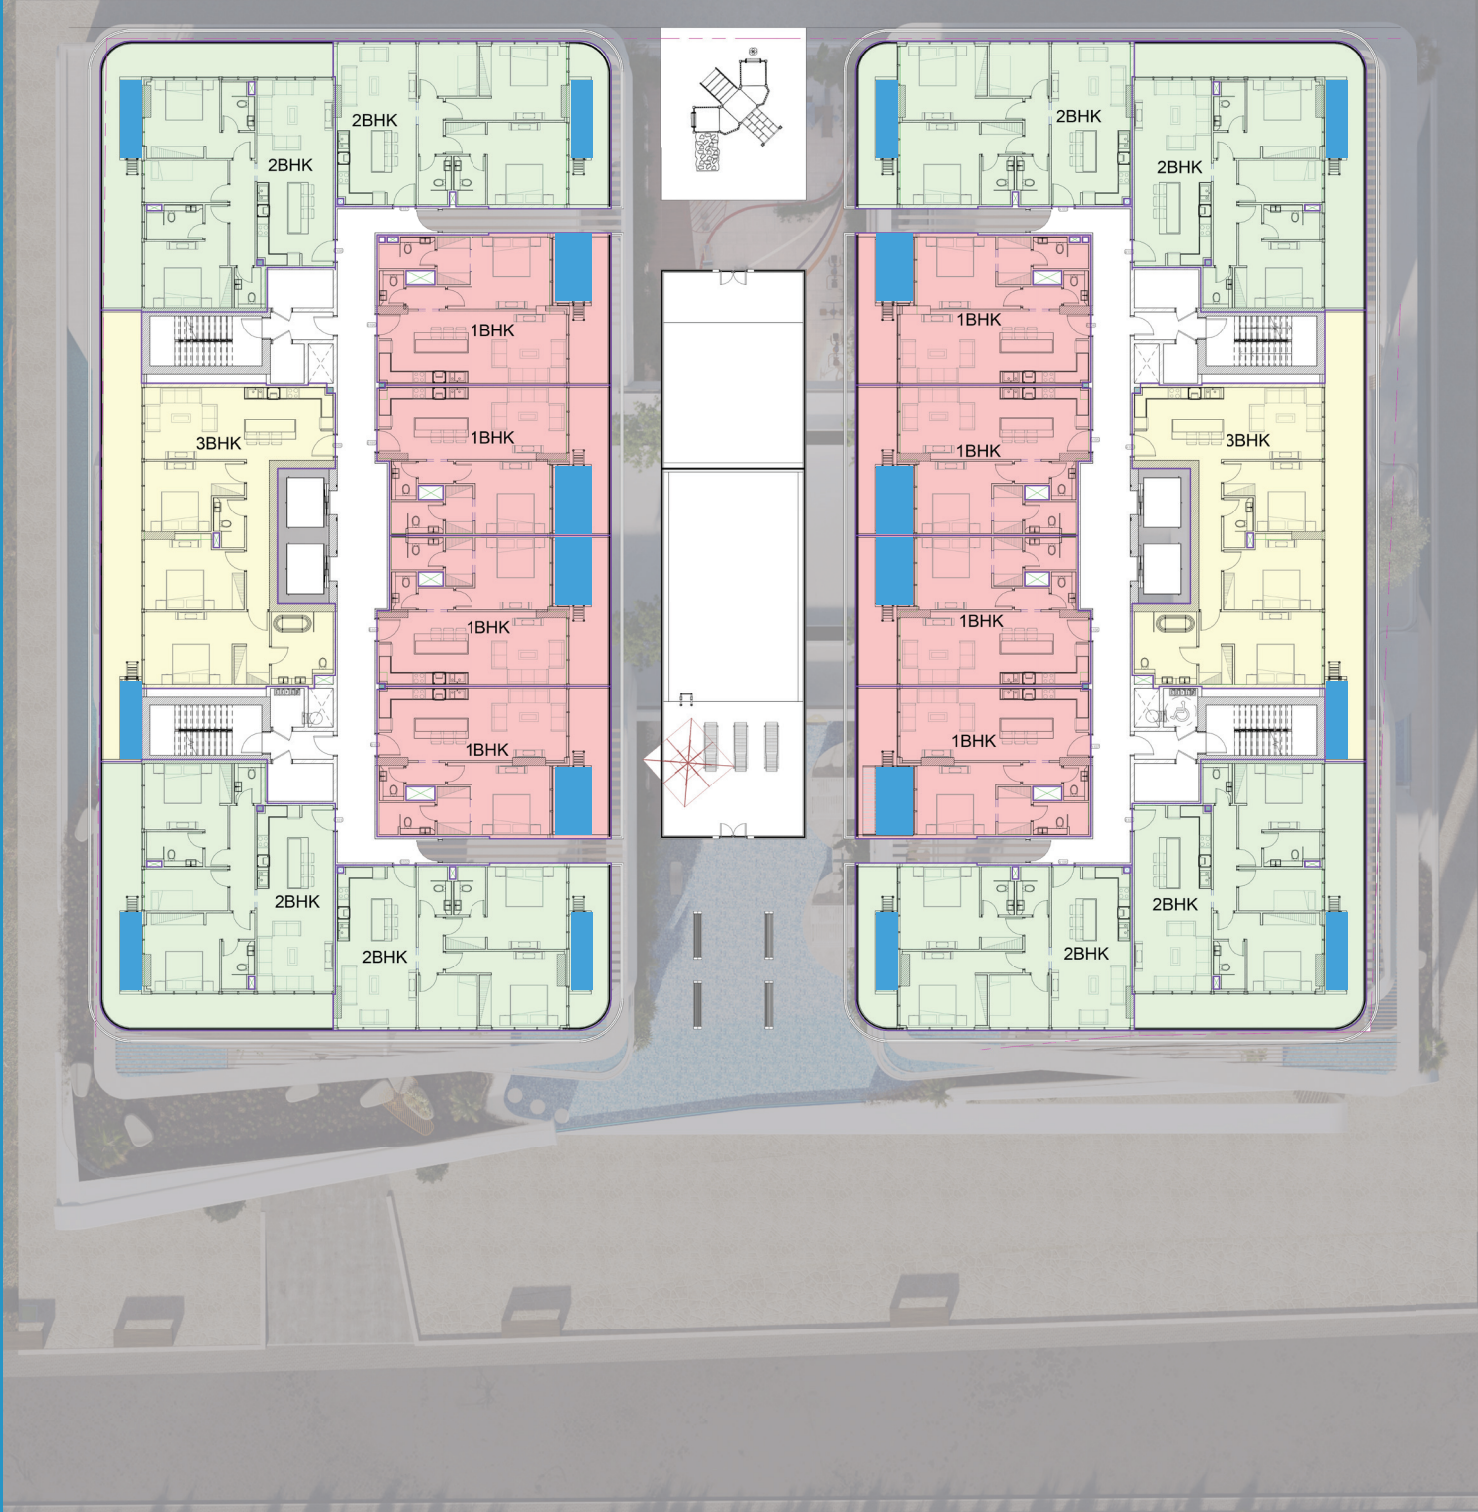

SAMANA
OCEAN
PEARL

The logo for 'Ocean Pearl' features a stylized seashell with a pearl inside, positioned to the left of the word 'PEARL'. The entire logo is rendered in white against a dark blue, textured background that resembles an underwater scene with light rays and bubbles.

SAMANA
DEVELOPERS

PODIUM FLOOR PLAN

APARTMENT TYPE

■ 3 BHK

1st FLOOR PLAN

APARTMENT TYPE

- 1 BHK
- 2 BHK
- 3 BHK

2nd & 4th FLOOR PLAN

APARTMENT TYPE

- 1 BHK
- 2 BHK
- 3 BHK
- 4 BHK

3rd & 5th FLOOR PLAN

APARTMENT TYPE

- 1 BHK
- 2 BHK
- 3 BHK
- 4 BHK

6th FLOOR PLAN

APARTMENT TYPE

- 1 BHK
- 2 BHK
- 3 BHK
- 4 BHK